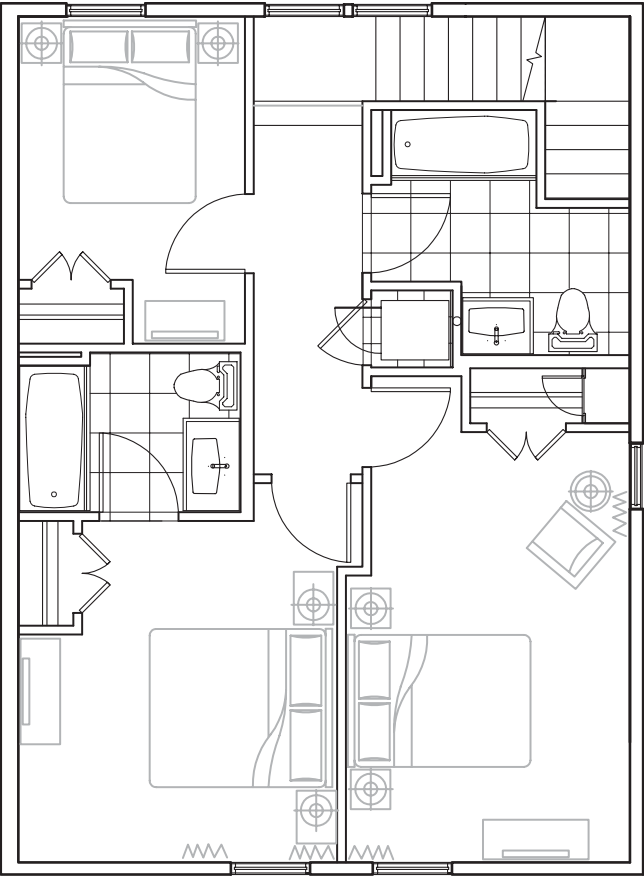

# three bedroom home - 103

(approx. sq. ft. 1570)

upperlevel

entrylevel

Artist's conception only. All floor plans and amenities are subject to change without notice. Dimensions, specifications and furnishings may vary or be optional. Furniture is for visualization purposes only and is not included.