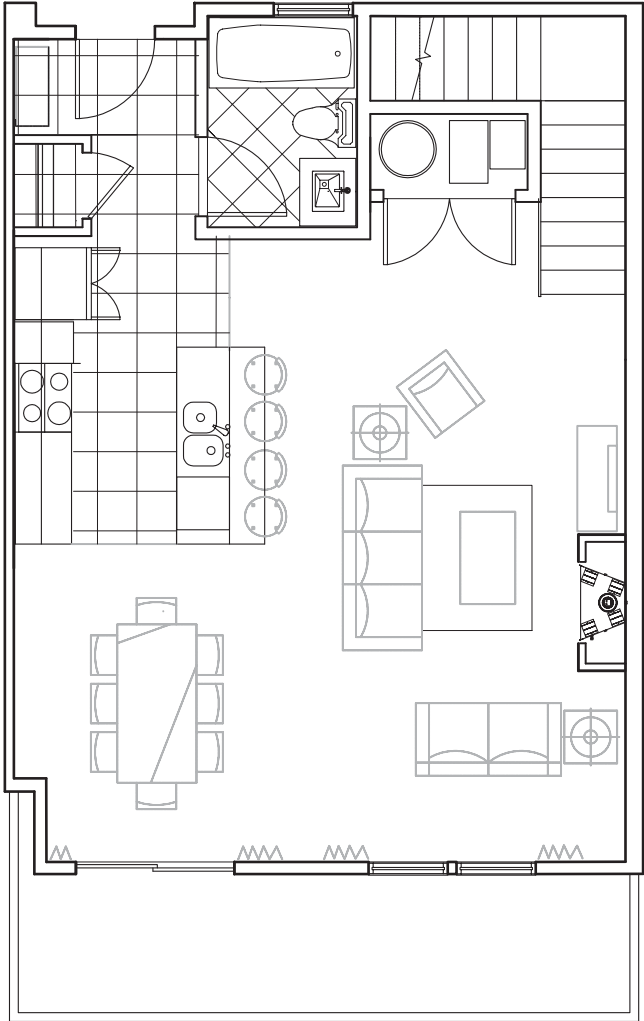

# three bedroom home - 103

(approx. sq. ft. 1570)

upperlevel

entrylevel

Artist's conception only. All floor plans and amenities are subject to change without notice. Dimensions, specifications and furnishings may vary or be optional. Furniture is for visualization purposes only and is not included.