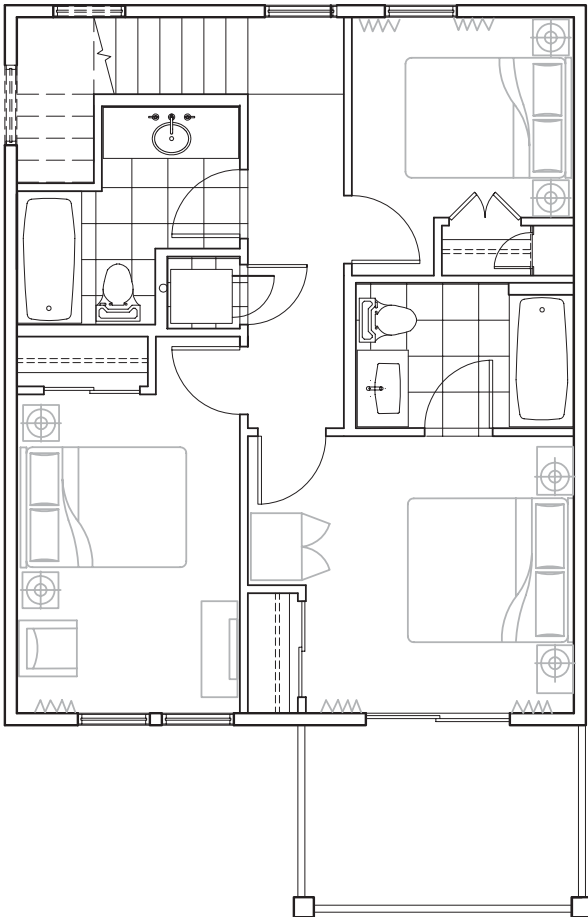

three bedroom home - 108

(approx. sq. ft. 1432)

upperlevel

entrylevel